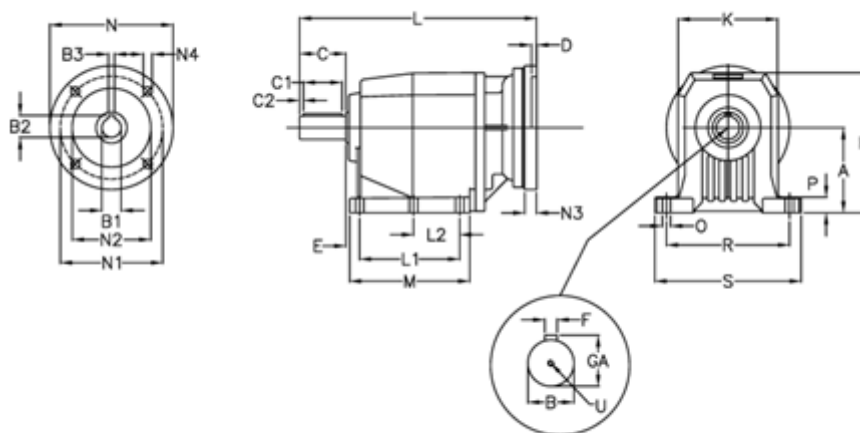

Article number: 40600802591245

Description: Helical gearbox
C802P-25,9-P112B5

Measures

A = 250	D = 4.5	L2 = 0.0	P = 35
B = 80	E = 33	M = 277.0	R = 370
B1 = 28	F = 22	N = 250	S = 440
B2 = 31.3	GA = 85.0	N1 = 215	U = M20x42
B3 = 8	H = 420	N2 = 180	
C = 140	K = 320	N3 = 0	
C1 = 110	L = 543.0	N4 = M12x16	
C2 = 15	L1 = 210.0	O = 26	